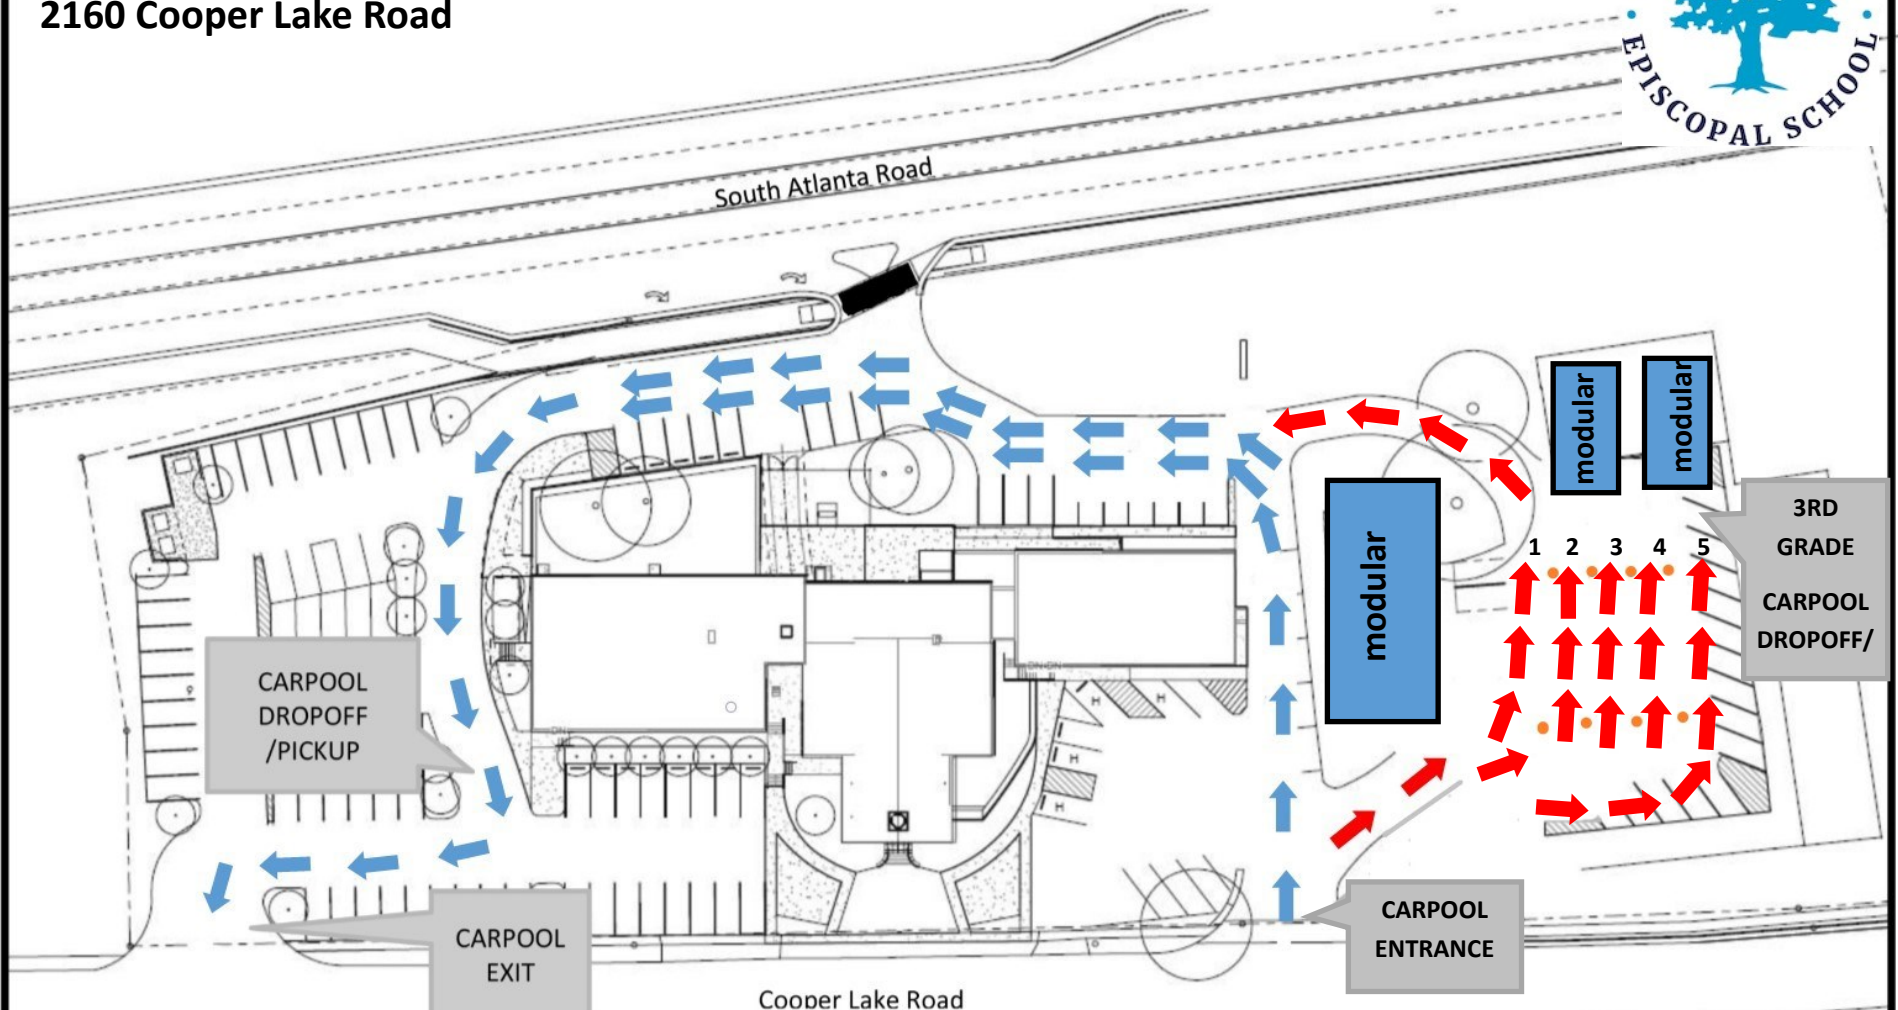

# St. Benedict's Main Campus (Preschool 2's— 3rd Grade) Carpool Map

2160 Cooper Lake Road

**↑ Preschool 2's—2nd Grade carpool Lane** (follow blue arrows) to proceed to side for drop off/pick up.

**CARPOOL TIMES**  
 AM...K-3rd...7:45—8:10  
 Preschool 2's—4's...8:30-8:45  
 PM...Preschool 2's—4's...12:45-1:00  
 Kindergarten...2:20-2:40 1st—3rd...3:10-3:30  
 FRIDAYS ONLY...K-3rd...2:20-2:40

**↑ 3rd Grade ONLY carpool Lane** (follow red arrows) to blacktop for drop off/pickup. Exit through blue arrow carpool lane, staying to the right.