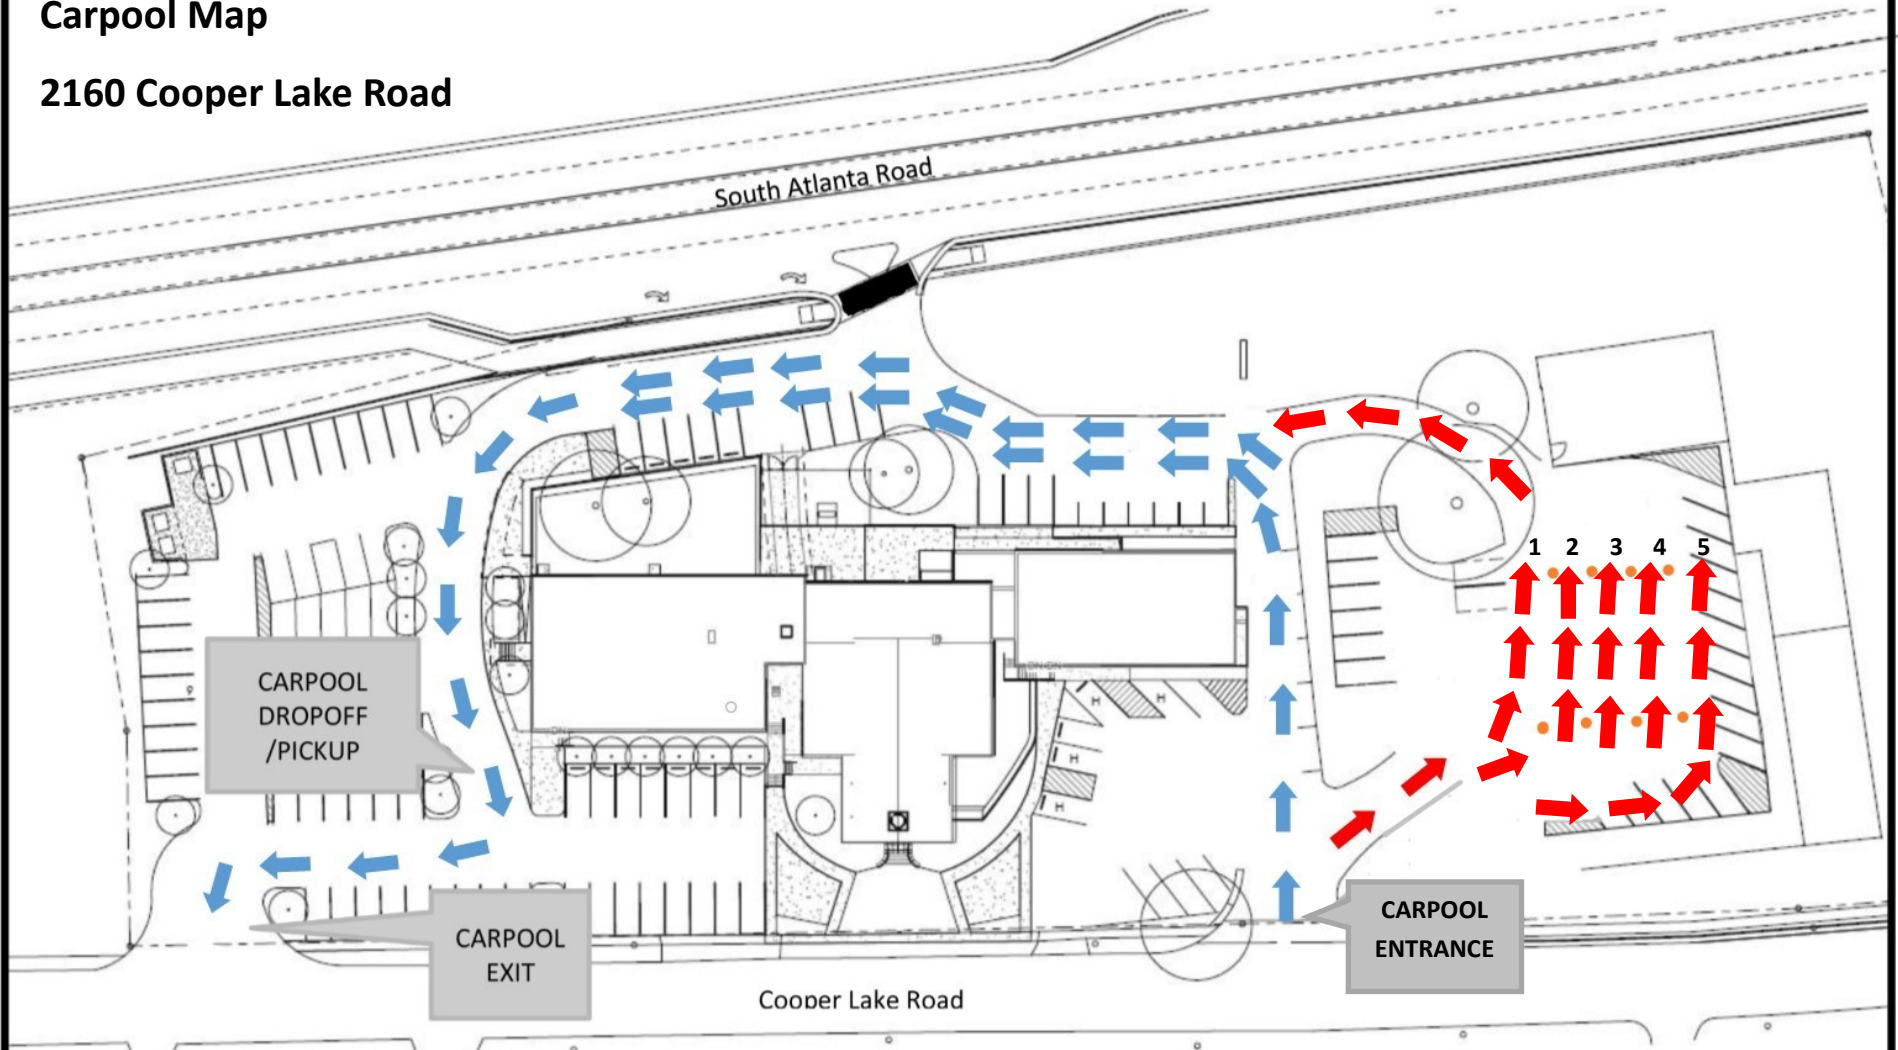

# St. Benedict's Main Campus

## Carpool Map

2160 Cooper Lake Road

### Carpool Directions

 Follow this path when the traffic is flowing at a steady pace, with no overflow of vehicles onto Cooper Lake Road.

 This path will be opened when traffic is heavy with a potential overflow of vehicles onto Cooper Lake Road. Vehicles will be directed to queue lanes in order of arrival. Lanes 1-4 hold 3 vehicles each, lane 5 as many as possible. Lanes are released in sequential order.